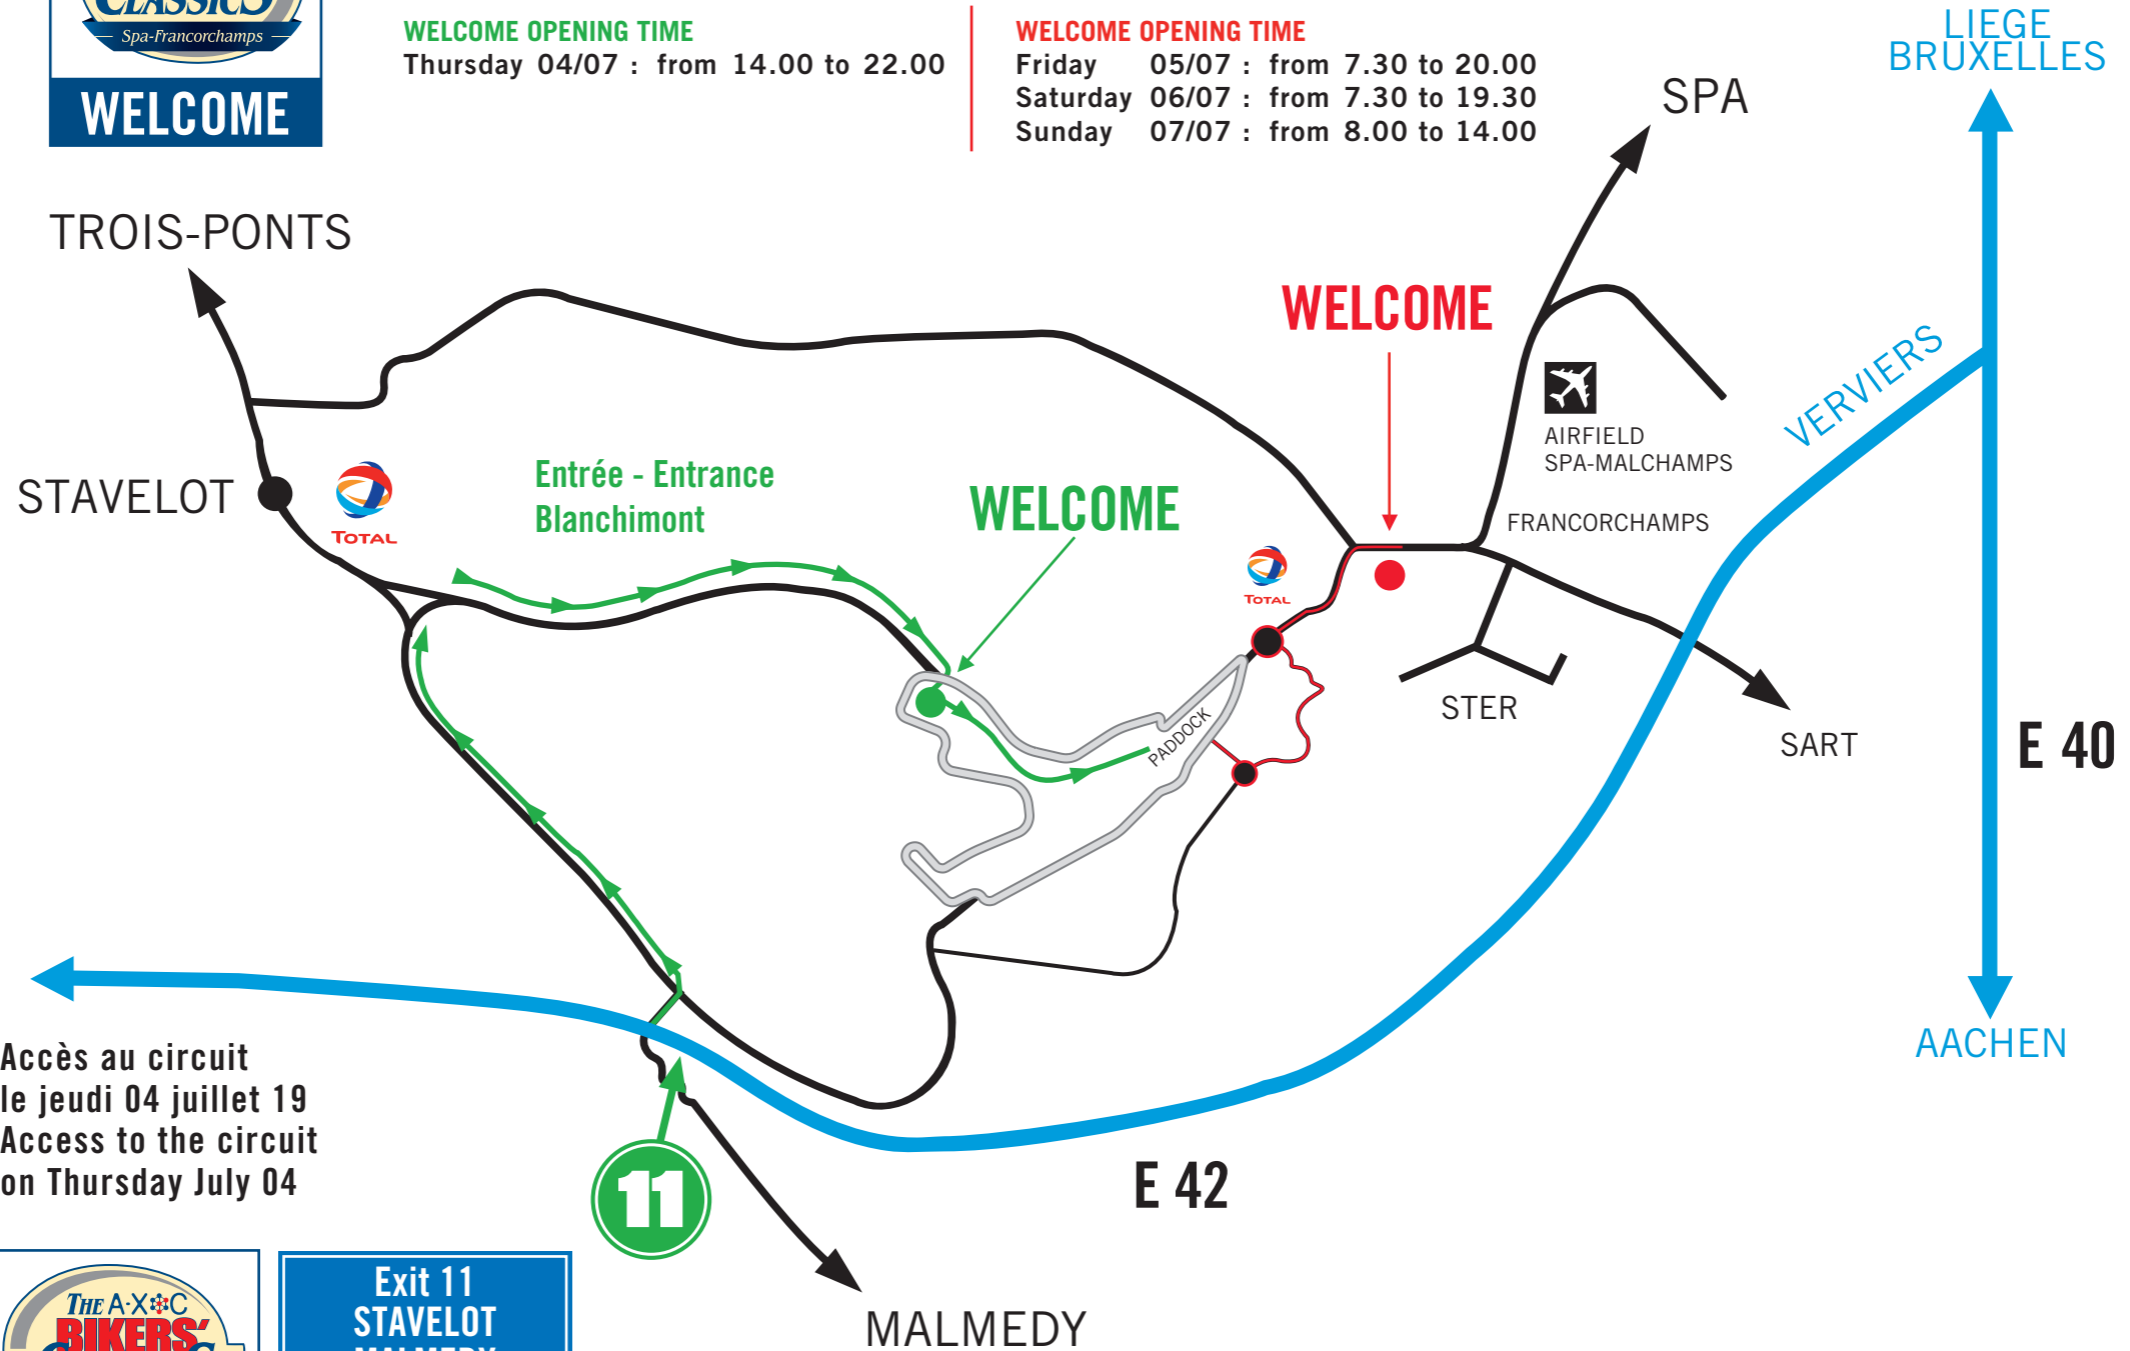

WELCOME

CAMPUS AUTOMOBILE

Route du circuit, 60 B-4970 Stavelot
GPS : 50°25'47" N - 5°57'46" E

WELCOME OPENING TIME

Thursday 04/07 : from 14.00 to 22.00

HOSTELLERIE DU ROANNAY

Route de Spa, 115 B-4970 Francorchamps
GPS : 50°27'20" N - 5°57'15" E

WELCOME OPENING TIME

Friday 05/07 : from 7.30 to 20.00
Saturday 06/07 : from 7.30 to 19.30
Sunday 07/07 : from 8.00 to 14.00

Accès au circuit
le jeudi 04 juillet 19
Access to the circuit
on Thursday July 04

WELCOME

Exit 11
STAVELOT
MALMEDY
**ALL
VEHICLES**